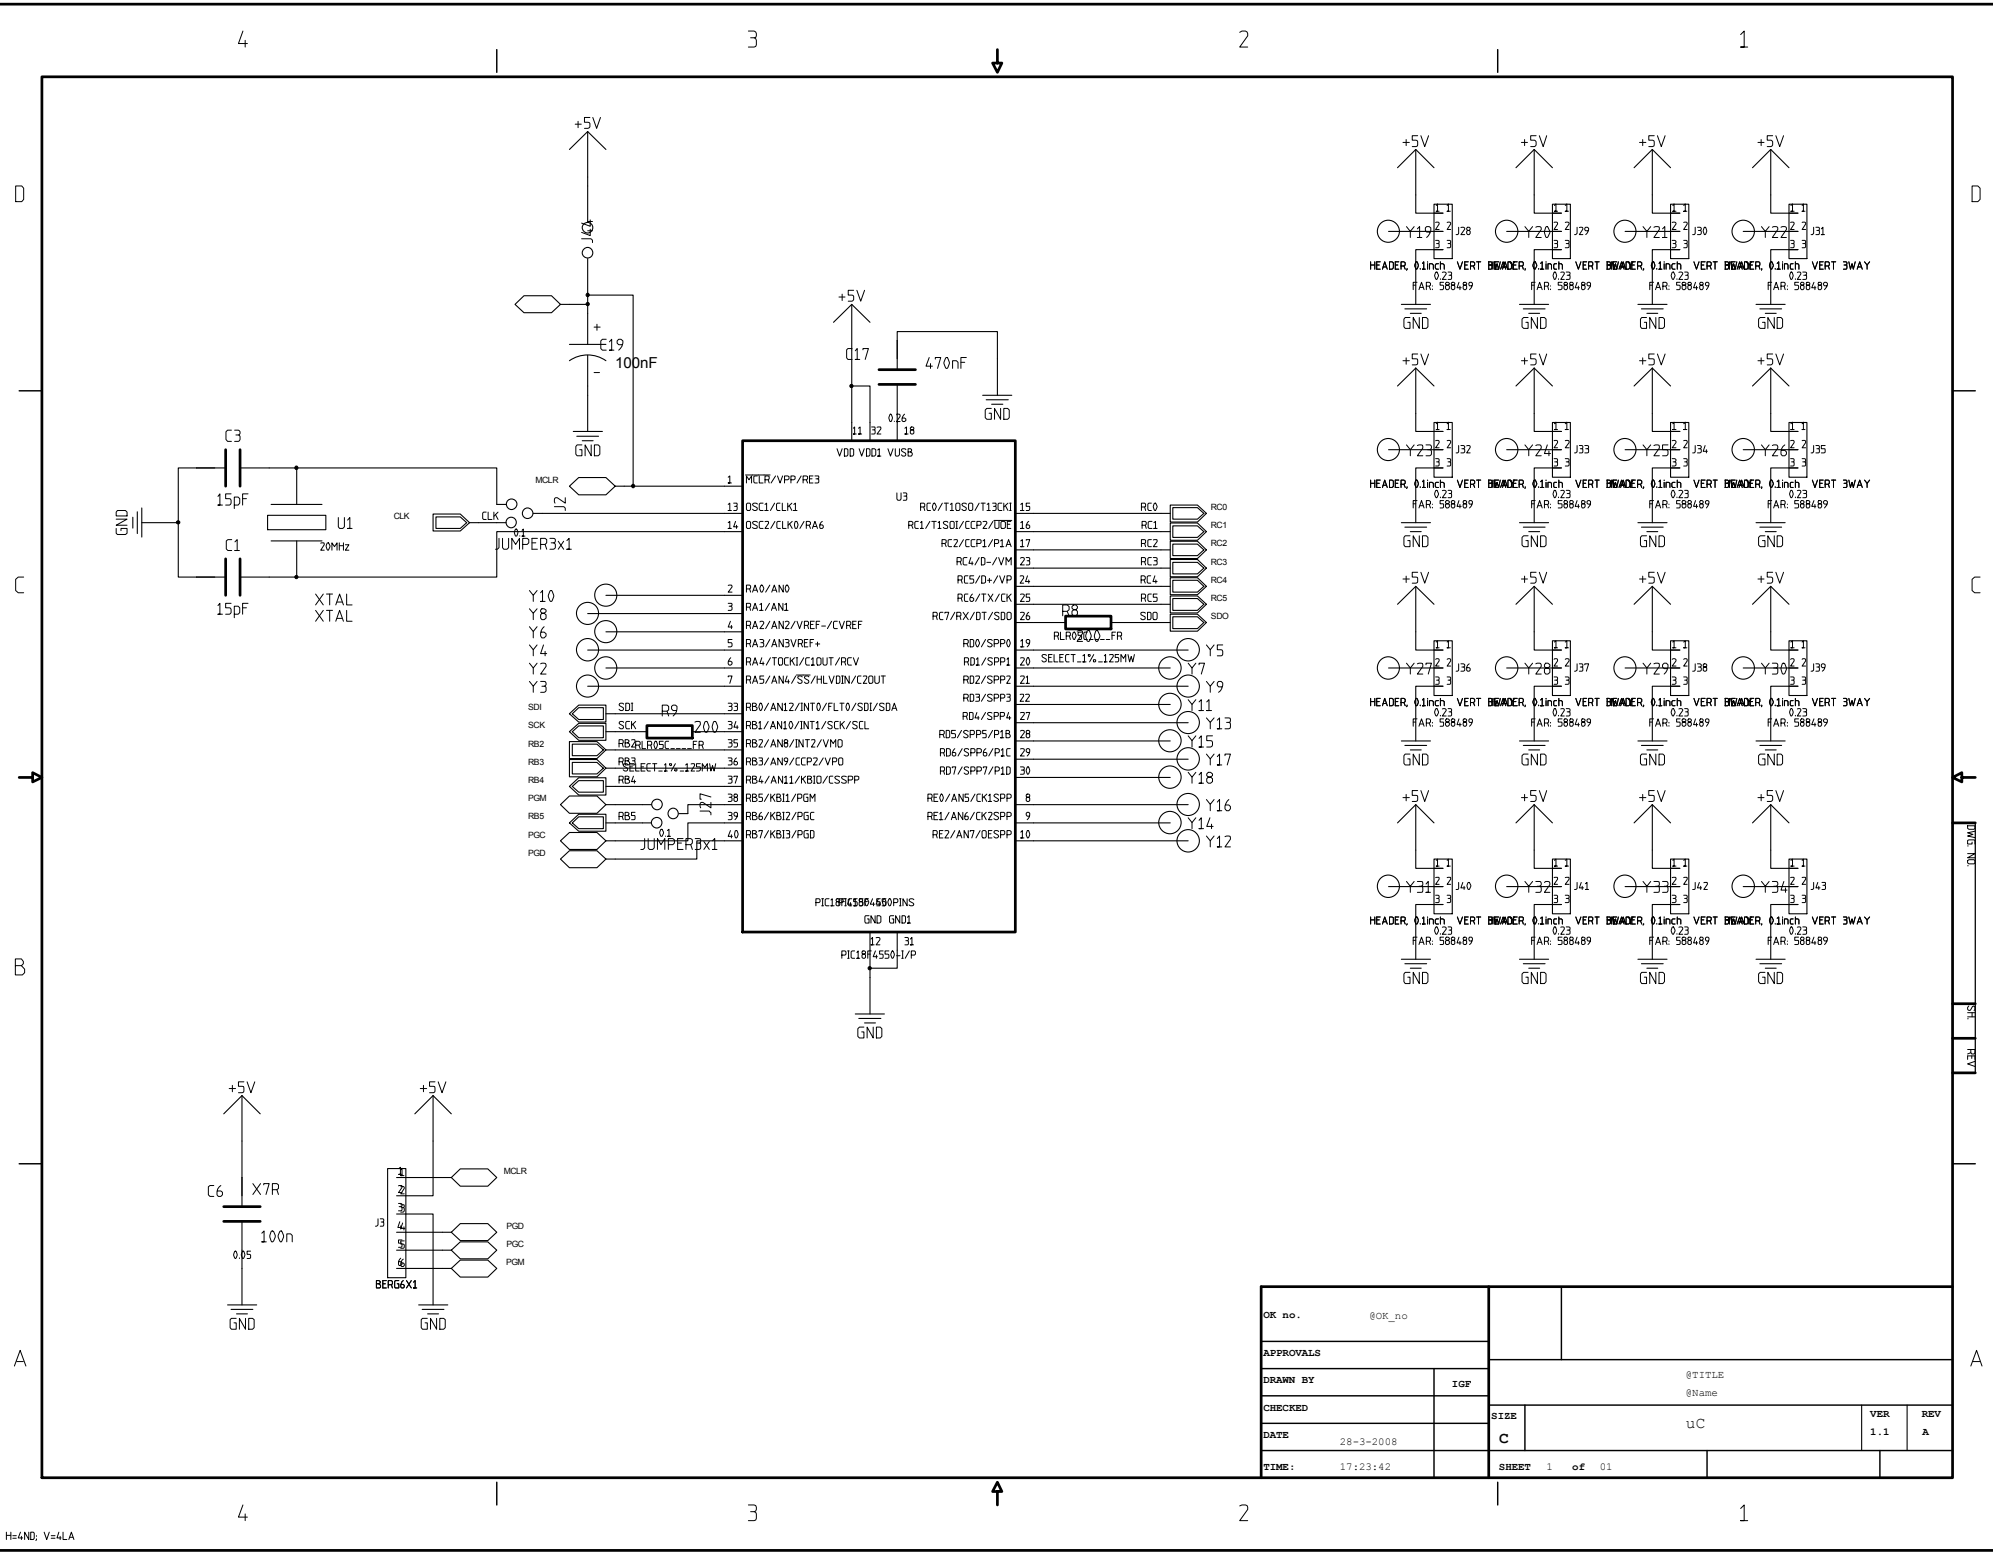

POWER

OK no.	@OK_no						
APPROVALS							
DRAWN BY		IGF		@TITLE			
CHECKED				@Name			
DATE	28-3-2008		SIZE	Etehernet_PIC	VER	1.1	REV
TIME:	17:23:39		A				A
		SHEET 1 of 01					

OR no.	@OR_no				
APPROVALS					
		IGF		@TITLE	
				@Name	
CHECKED		SIZE	UC	VER	REV
DATE	28-3-2008	C		1.1	A
TIME:	17:23:42	SHEET	1 of 01		

OK no. @OK_no					
APPROVALS					
DRAWN BY	IGF	@TITLE @Name			
CHECKED		SIZE	MOTOR_CONTROL	VER	REV
DATE	28-3-2008	A		1.1	A
TIME:	17:23:40	SHEET 1 of 01			

OK no.	@OK_no				
APPROVALS					
DRAWN BY	IGF	@TITLE			
CHECKED		@Name			
DATE	28-3-2008	SIZE	IMT901	VER	REV
TIME:	17:23:41	B		1.1	A
SHEET 1 of 01					