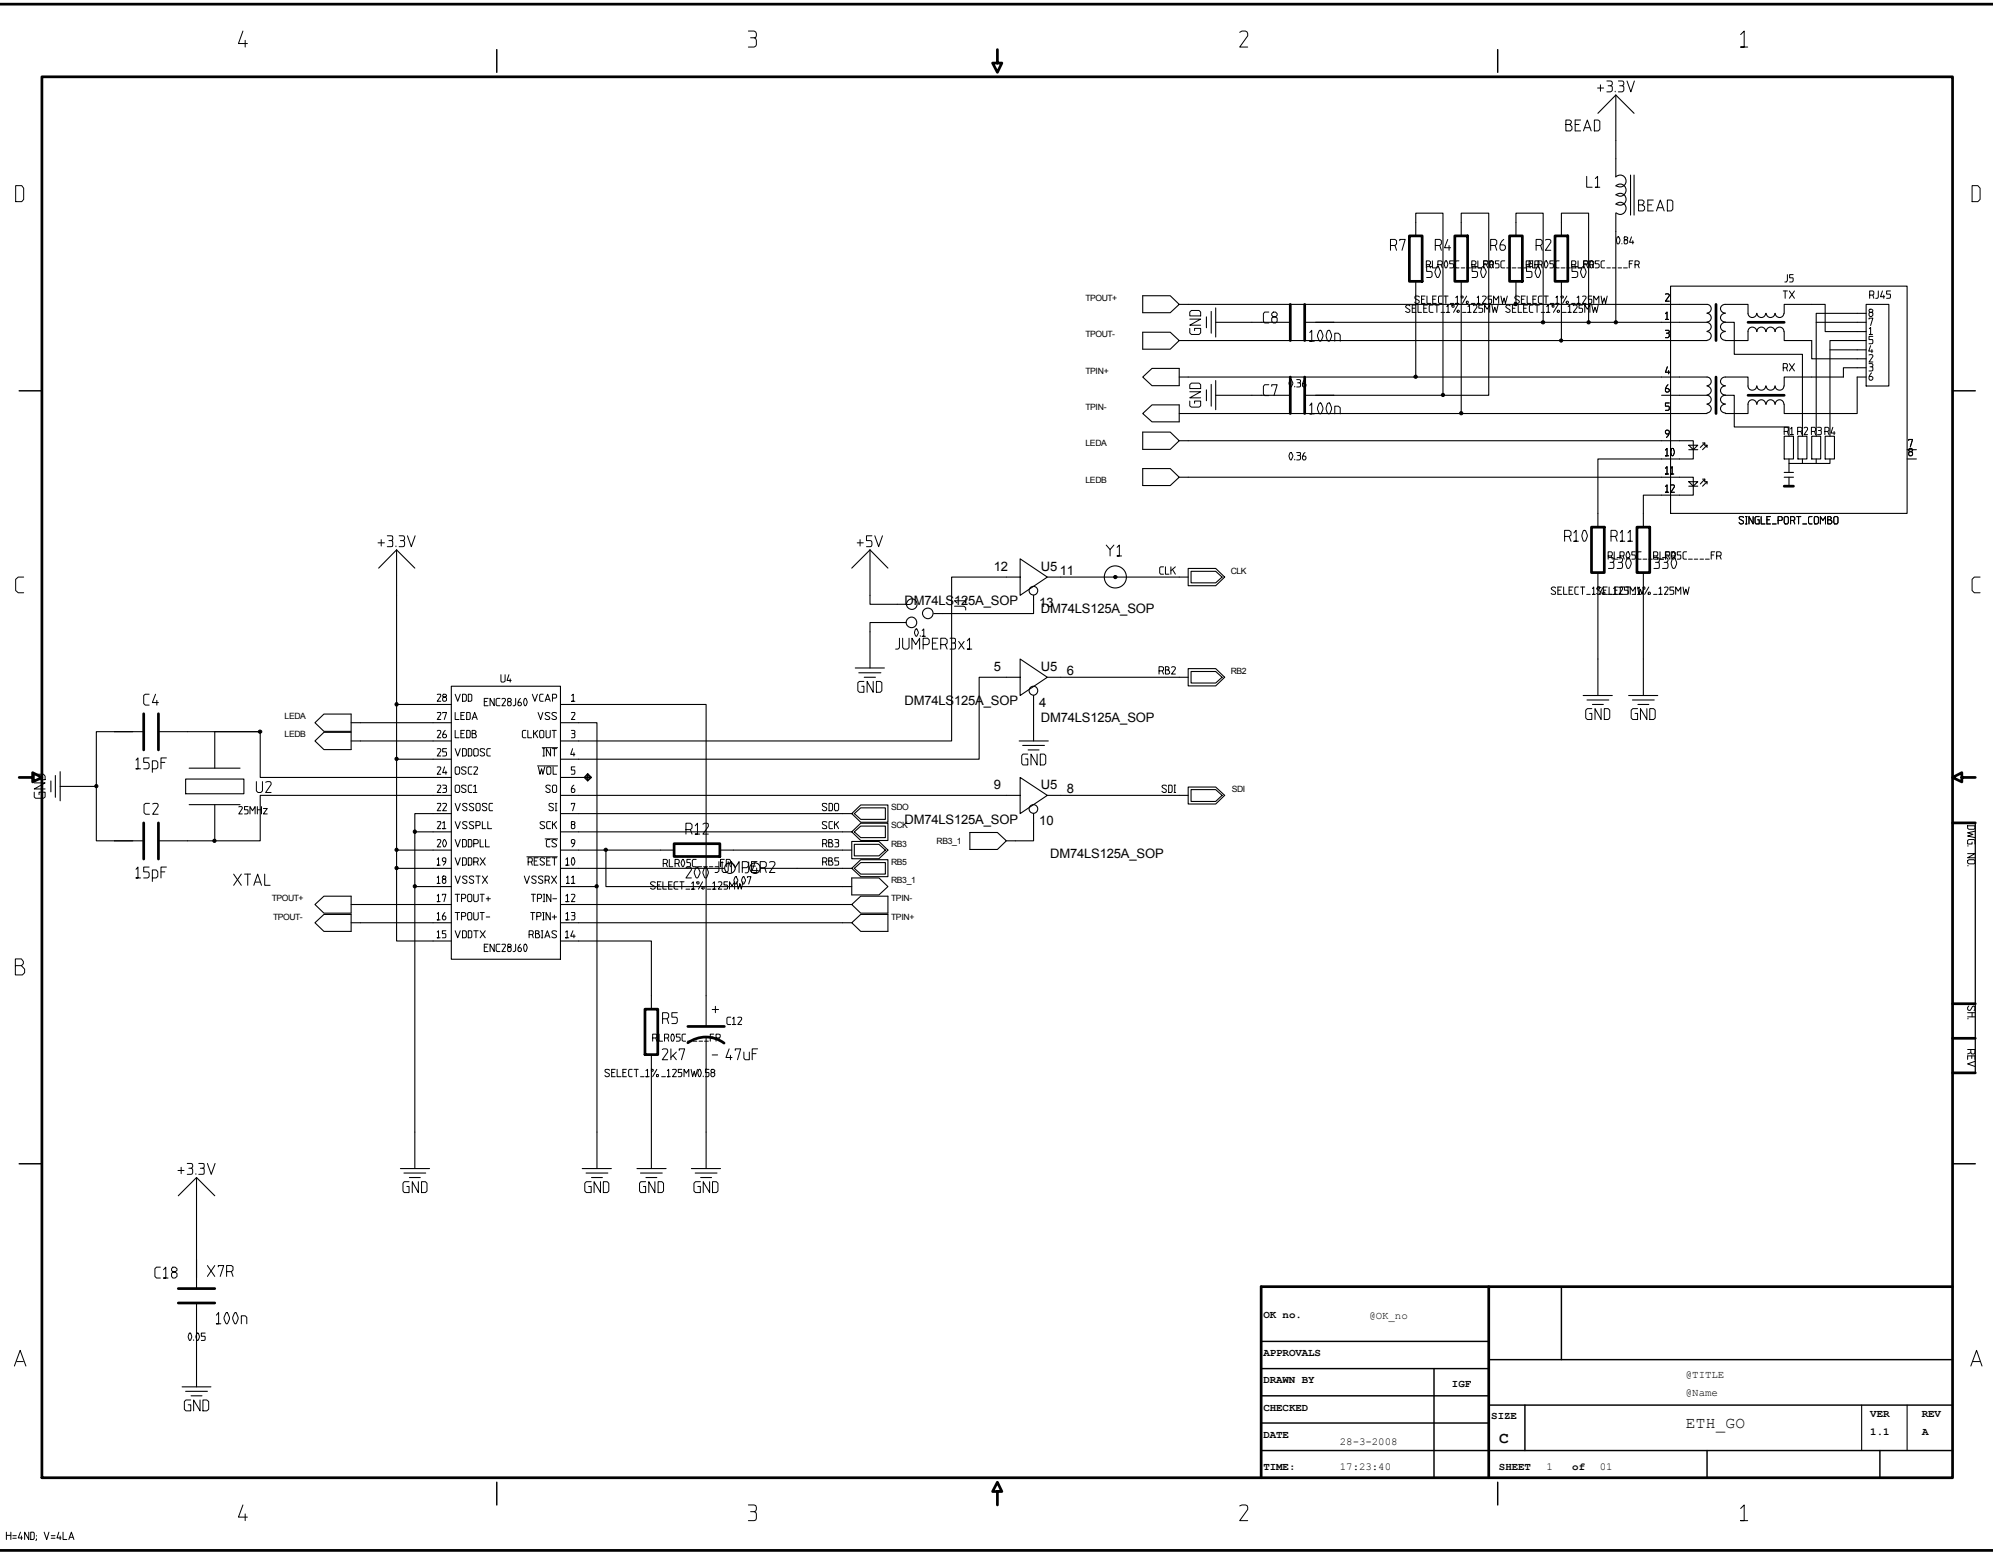

OR no.	@CR_no				
APPROVALS					
DRAWN BY	IGF	@TITLE @Name			
CHECKED		SIZE	ETH_GO		VER 1.1
DATE	28-3-2008	C			REV A
TIME:	17:23:40	SHEET	1	of	01