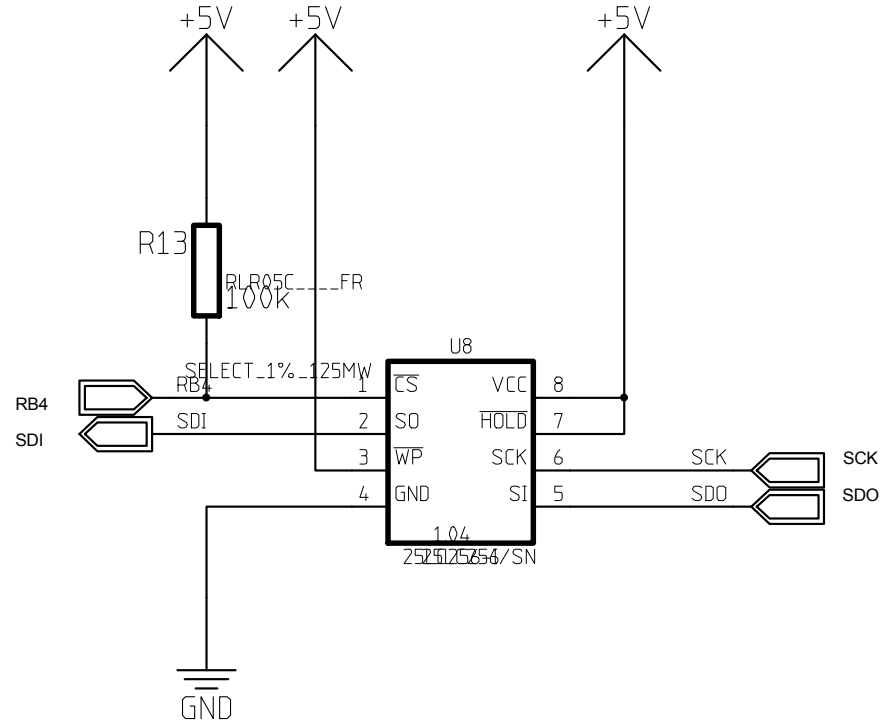

OK no. @OK_no					
APPROVALS					
DRAWN BY	IGF	@TITLE @Name			
CHECKED		SIZE	MOTOR_CONTROL	VER	REV
DATE	28-3-2008	A		1.1	A
TIME:	17:23:40	SHEET 1 of 01			

OK no.	@OK_no				
APPROVALS					
DRAWN BY	IGF	@TITLE			
CHECKED		@Name			
DATE	28-3-2008	SIZE	IMT901	VER	REV
TIME:	17:23:41	B		1.1	A
SHEET 1 of 01					