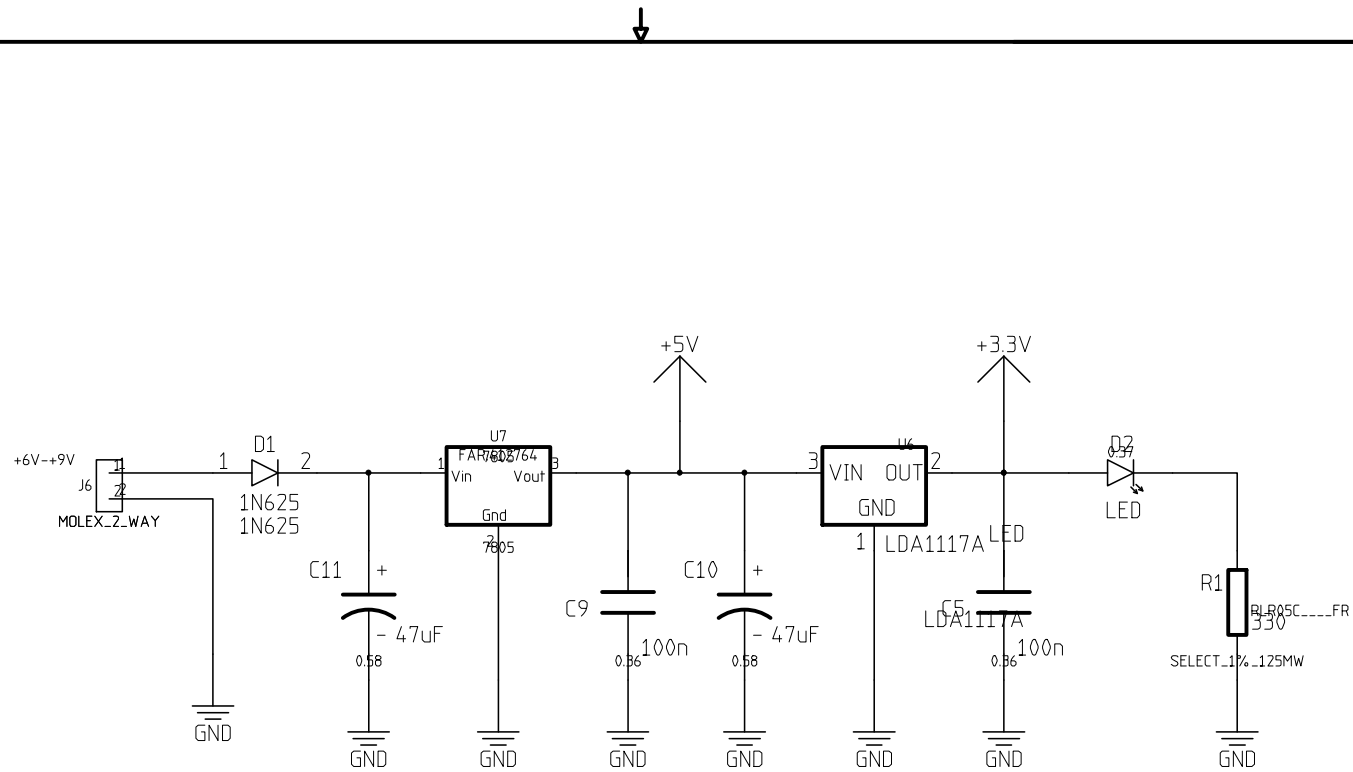

OK no.	@OK_no				
APPROVALS					
DRAWN BY	IGF	@TITLE			
CHECKED		@Name			
DATE	28-3-2008	SIZE	POWER	VER	REV
TIME:	17:23:43	B		1.1	A
SHEET 1 of 01