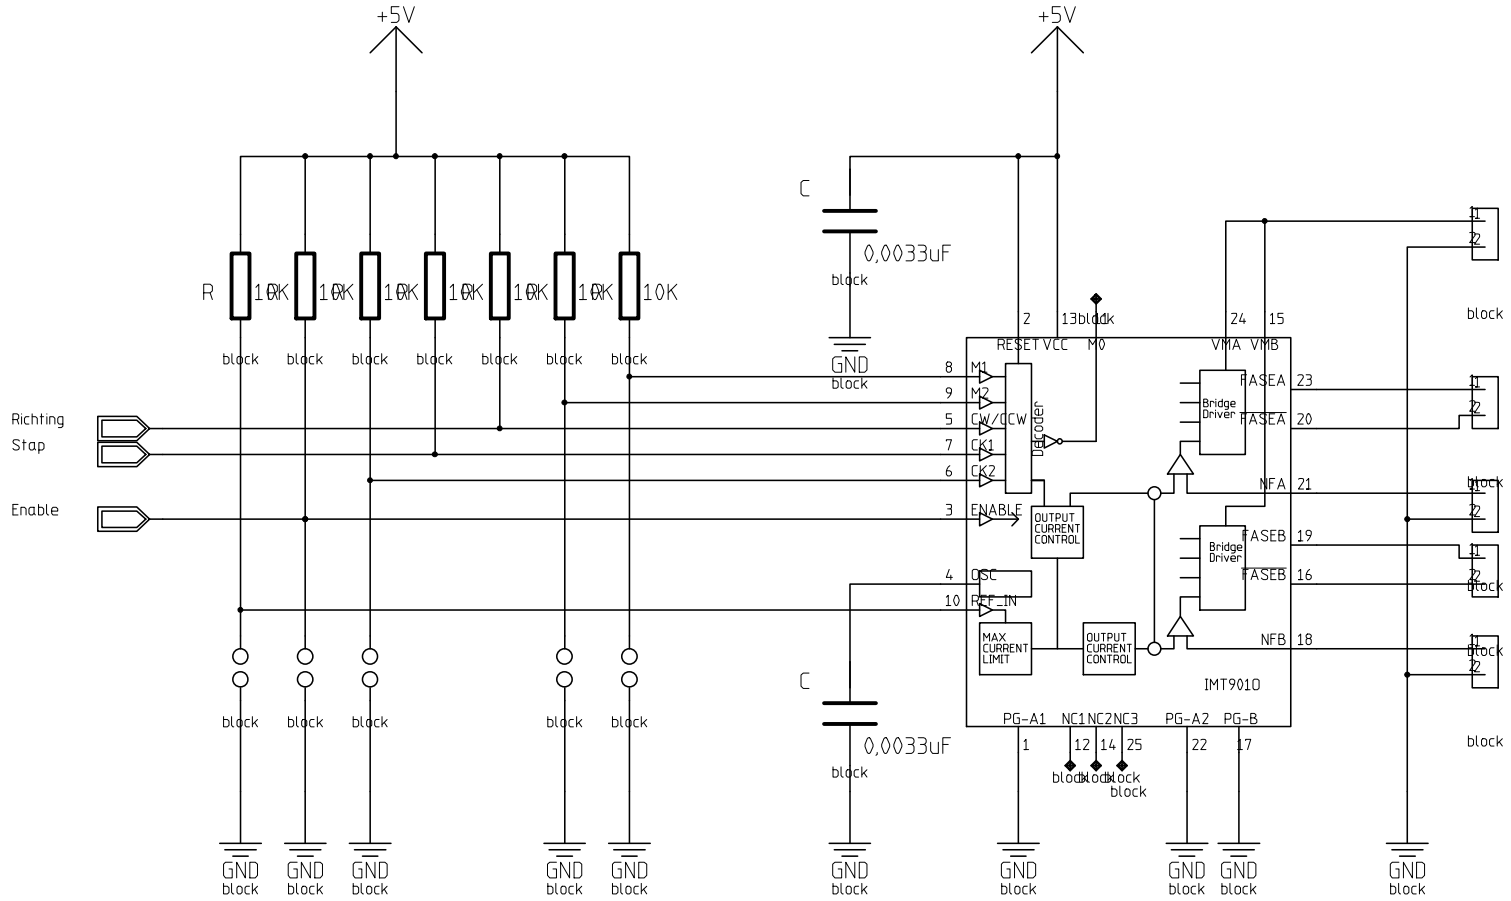

OK no. @OK_no					
APPROVALS					
DRAWN BY	IGF	@TITLE @Name			
CHECKED		SIZE	MOTOR_CONTROL	VER	REV
DATE	28-3-2008	A		1.1	A
TIME:	17:23:40	SHEET 1 of 01			

OK no.	@OK_no				
APPROVALS					
DRAWN BY	IGF	@TITLE			
CHECKED		@Name			
DATE	28-3-2008	SIZE	IMT901	VER	REV
TIME:	17:23:41	B		1.1	A
SHEET 1 of 01					