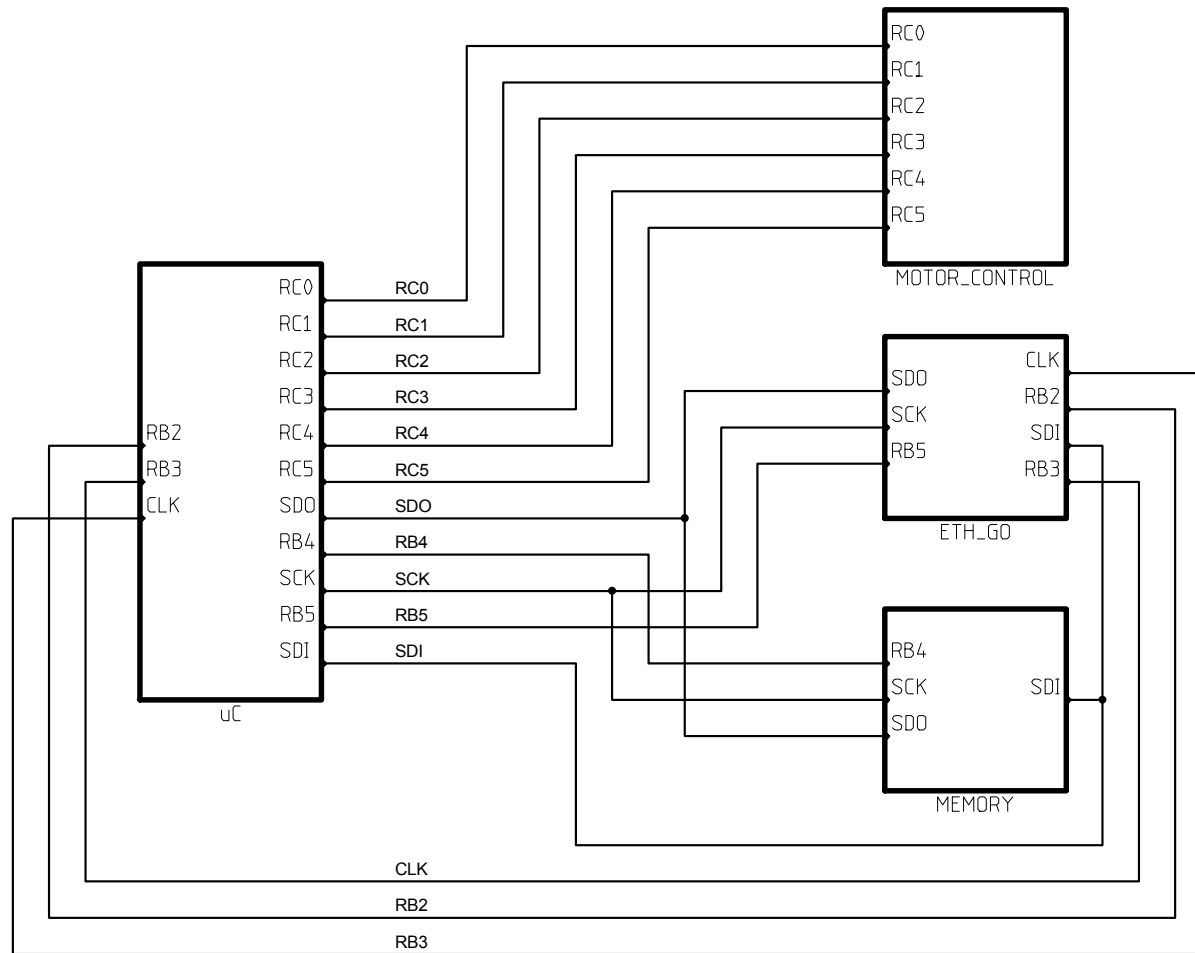

POWER

OK no.	@OK_no						
APPROVALS							
DRAWN BY		IGF		@TITLE			
CHECKED				@Name			
DATE	28-3-2008		SIZE	Etehernet_PIC	VER	1.1	REV
TIME:	17:23:39		A				A
		SHEET 1 of 01					

OR no.	@OR_no				
APPROVALS					
		IGF		@TITLE	
				@Name	
CHECKED		SIZE	UC	VER	REV
DATE	28-3-2008	C		1.1	A
TIME:	17:23:42	SHEET	1 of 01		